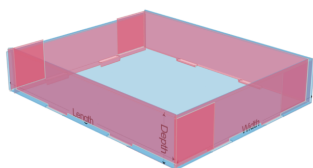

CBPT_018_Roll End Roll Side Tray

CBPT_019_Roll End Tray 2 Tab

CBPT_020_RolledFront ChLock (B0452)

CBPT_021_Self Locking Bin

Corrugated Boards (CB)

Packaging (CBP)

Trays (CBPT)

View 1

View 2

Design name

CBPT_022_T-LockBottom Bin

CBPT_023_T-LockBottom BinTray (F482)

CBPT_024_T-LockBottomBinTray(F482-1)

CBPT_025_T-LockBottomBinTray(F482-2)

CBPT_026_Octagon Tray (F350)

CBPT_027_Roll 4 Side Tray 2 Tabs

CBPT_028_Rolled4Sides Tray 2x2Slots

Corrugated Boards (CB) Packaging (CBP)

Trays (CBPT)

View 1

View 2

Design name

CBPT_029_RolledEnd Octagon Tray

Expanded PVC (EPB)