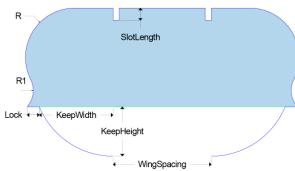

View 1

View 2

Design name

CBPA_001_123 Bottom

CBPA_002_Auto Bottom 2

CBPA_003_Double Wing Easel Lock

CBPA_004_Hand Hole

CBPA_005_Hand Hole Scored