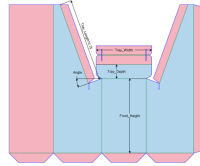

CBDBS_003_Base for DVD Tray

CBDBS_004_Base for DVD Tray with Support

Corrugated Boards (CB) Displays (CBD)

Counter Tops (CBDCT)

View 1	View 2	Design name
		CBDCT_001_Economy Slope Side Tray
		CBDCT_002_Shelf Displayer
		CBDCT_003_SS Dbl Back 1VS (F422E)
		CBDCT_004_SS Dbl Back 2VS (F422E2)
		CBDCT_005_SS Dbl Btm (F422E6)
		CBDCT_006_SS Sng Back 1VS (F422E1)
		CBDCT_007_Twist Counter