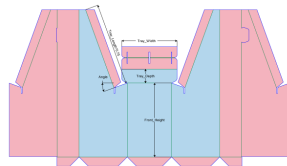

CBDBS_003_Base for DVD Tray

CBDBS_004_Base for DVD Tray with Support

Corrugated Boards (CB) Displays (CBD)

Counter Tops (CBDCT)

View 1	View 2	Design name
		CBDCT_001_Economy Slope Side Tray
		CBDCT_002_Shelf Displayer
		CBDCT_003_SS Dbl Back 1VS (F422E)
		CBDCT_004_SS Dbl Back 2VS (F422E2)
		CBDCT_005_SS Dbl Btm (F422E6)
		CBDCT_006_SS Sng Back 1VS (F422E1)
		CBDCT_007_Twist Counter