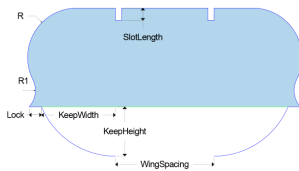

View 1

View 2

Design name

CBPA_001_123 Bottom

CBPA_002_Auto Bottom 2

CBPA_003_Double Wing Easel Lock

CBPA_004_Hand Hole

CBPA_005_Hand Hole Scored